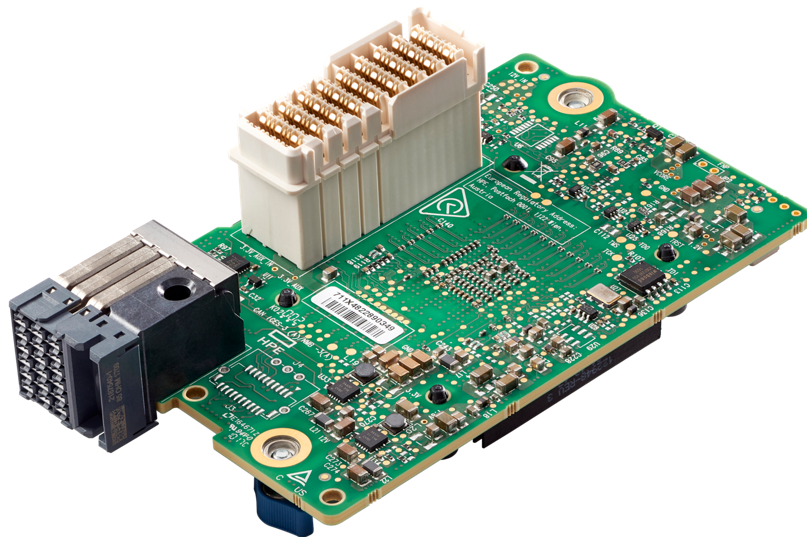

HPE Synergy 4820C 10/20/25Gb Converged Network Adapter

Overview

Do you want flexibility while being efficient? The HPE Synergy 4820C 10/20/25Gb Converged Network Adapter provides a path for 10G today and up to 25Gb tomorrow for Financial, trading, Telco and cloud service providers. This adapter converges Ethernet and FCoE onto a single connection simplifying hardware and reducing costs. Pairing with the Hewlett Packard Enterprise Synergy Switch solution, this adapter provides high throughput and low latency to implement intelligent and flexible networks connecting the server to the switch.

Features

Deploy more Applications with Less CPU Utilization

The HPE Synergy 4820C 10/20/25Gb Converged Network Adapter delivers single root I/O virtualization (SR-IOV) with the ability to run a large number of virtual machines (VMs) per server. This reduces the need for hardware and the resultant costs of space and power required by those devices.

Reduces CPU Utilization and helps improve host VM density and server efficiency using remote direct memory access (RDMA) over Converged Ethernet (RoCEv2) for Live Migration and Microsoft SMB Direct environments.

Speeds to Compete

The HPE Synergy 4820C 10/20/25Gb Converged Network Adapter delivers flexibility to compose multiple network flows including Ethernet and FCoE or iSCSI within each connection.

Improves small packet performance with Data Plane Development Kit (DPDK). For Financial, Trading and Telcos that expedites data processing due to little latency, and contributes to high performance computing (HPC).