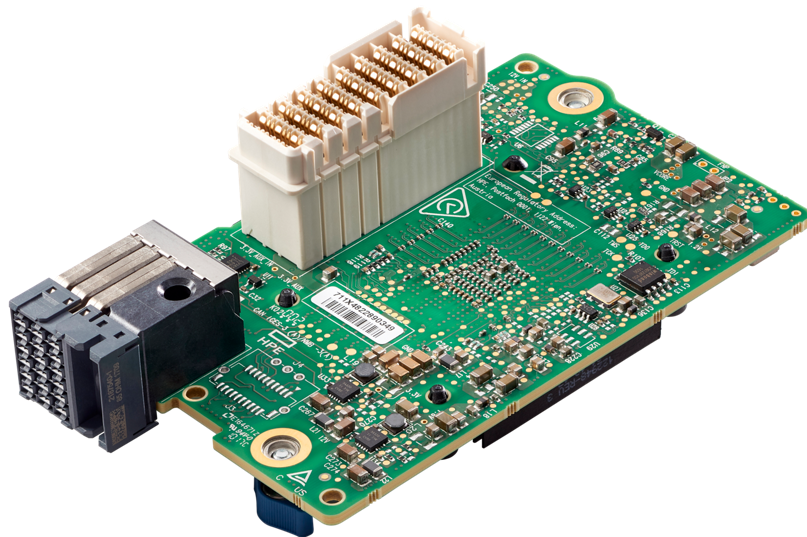

# HPE Synergy 4820C 10/20/25Gb Converged Network Adapter

## Overview

Do you want flexibility while being efficient? The HPE Synergy 4820C 10/20/25Gb Converged Network Adapter provides a path for 10G today and up to 25Gb tomorrow for Financial, trading, Telco and cloud service providers. This adapter converges Ethernet and FCoE onto a single connection simplifying hardware and reducing costs. Pairing with the Hewlett Packard Enterprise Synergy Switch solution, this adapter provides high throughput and low latency to implement intelligent and flexible networks connecting the server to the switch.

### Deploy more Applications with Less CPU Utilization

The HPE Synergy 4820C 10/20/25Gb Converged Network Adapter delivers single root I/O virtualization (SR-IOV) with the ability to run a large number of virtual machines (VMs) per server. This reduces the need for hardware and the resultant costs of space and power required by those devices.

Reduces CPU Utilization and helps improve host VM density and server efficiency using remote direct memory access (RDMA) over Converged Ethernet (RoCEv2) for Live Migration and Microsoft SMB Direct environments.