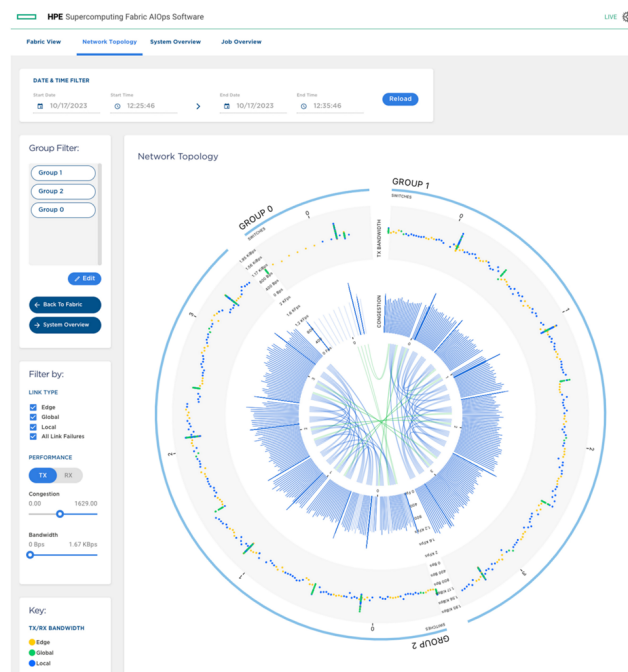

HPE Slingshot AIOps Software

HPE Slingshot AIOps Software 4-year E-RTU (S3K65AAE)

What's new

- Scalable Telemetry Ingest, Analysis, and Graphical Display of HPE Slingshot Interconnect behavior.
- Integration with HPE Performance Cluster Manager, Apache Kafka, and the Slurm work load manager.
- Achieve insight with network analytics of network bandwidth, network congestion, and active jobs.

Overview

Is your HPE Slingshot interconnected system delivering high performance and efficiency? HPE Cray Supercomputing Fabric AIOps Software fuses large scale telemetry data ingest with job and topology information to power analytics that deliver insights into interconnect behavior and possible issues. Understanding how a large complex interconnected computing system behaves is a daunting task. The unique telemetry from HPE Slingshot's premier congestion management capabilities and HPE Cray Supercomputing Fabric AIOps Software provides insights which can be used to increase system, workload and application performance, and improve return on investment while reducing the burden and costs of operating a complex system. By Informing system administrators of congestion hot-spots, anomalies, and patterns in the interconnect traffic, HPE Cray Supercomputing Fabric AIOps empowers them to more rapidly detect

potential issues, unveil relationships, take preventive action, and improve operations.

Features

Increase the Effectiveness of Administrators in Identifying and Troubleshooting Performance Issues

HPE Cray Supercomputing Fabric AIOps Software offers easy to use graphical displays of analysis results, allowing improved understanding of HPE Slingshot system interconnect performance and behavior.

Easily view large HPE Slingshot Interconnect telemetry data sets.

Labels Critical Performance Telemetry with Job and Topology Information for Easy Understanding

HPE Cray Supercomputing Fabric AIOps Software expertly ingests and analyzes HPE Slingshot telemetry and workload manager data.