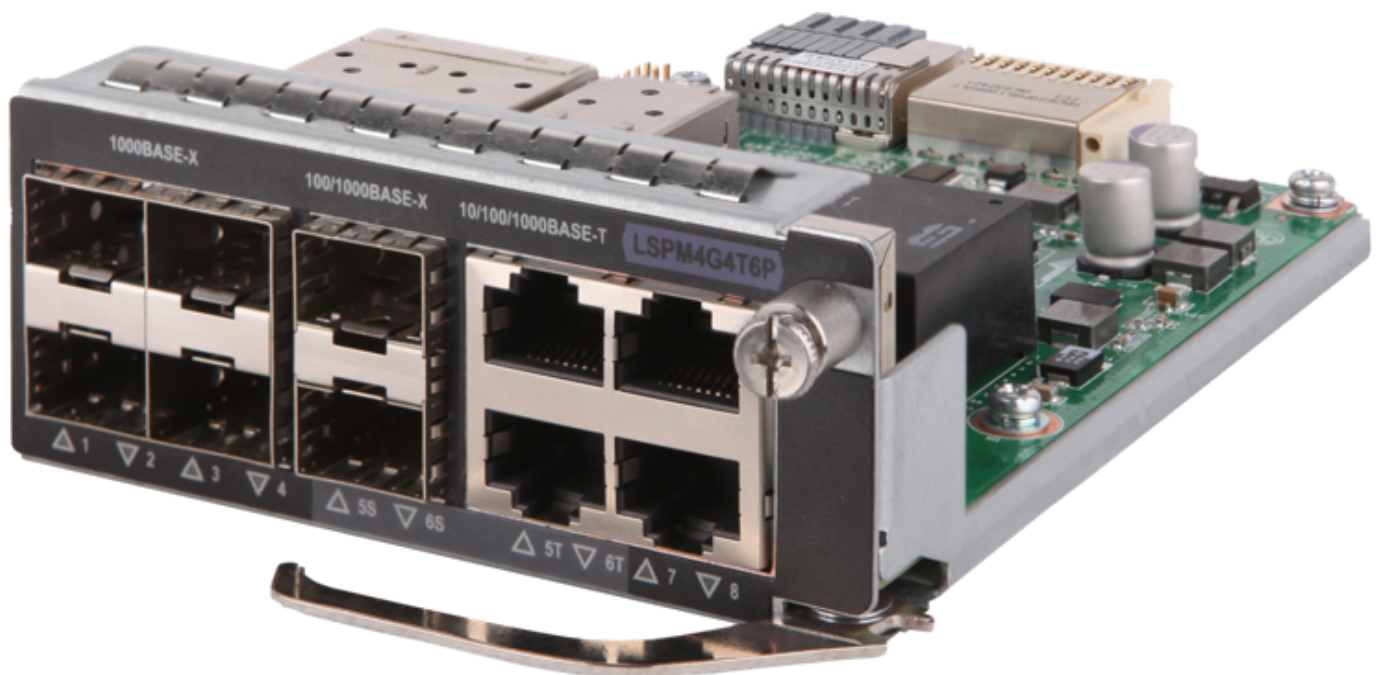

HPE Networking Comware Options

HPE Networking Comware Module 4-port 10/100/1000Base-T 6-port SFP (2P Combo) 5140HI/5520HI/5600HI (SOT02A)

Overview

Technical specifications	HPE Networking Comware Module 4-port 10/100/1000Base-T 6-port SFP (2P Combo) 5140HI/5520HI/5600HI
Product Number	SOT02A
Differentiator	4 port 10/100/1000Base-T 6 port SFP (2P combo) module for use in select HPE products.
Product dimensions	4.1 x 9.4 x 14.7 cm
Weight	399.2 gm