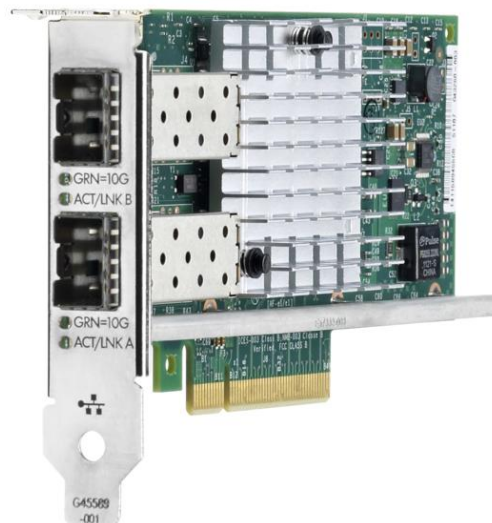

# HPE Ethernet 10Gb 2-port SFP+ X520-DA2 Adapter

## Overview

Do you need a dual-port 10GbE low-cost, low-power adapter designed for your HPE ProLiant Gen8 and select G7 ML/DL/SL server? The HPE Ethernet 10Gb 2-port SFP+ X520-DA2 Adapter features both low-cost and low-power in a dual port PCIe v2.0 x8 form factor. The HPE Ethernet 10Gb 2-port SFP+ X520-DA2 Adapter addresses the demanding needs of the next-generation data center by providing unmatched features for virtualization and scalability that complement the HPE Gen8 server platform.

The HPE Ethernet 10Gb 2-port SFP+ X520-DA2 Adapter comes with both low profile and standard brackets and has two SFP+ cages that enable connections with DACs as well as SR fiber optic modules. It is SR-IOV ready and supports high

### Addresses the Demanding Needs of the Next Generation Data Center

The HPE Ethernet 10Gb 2-port SFP+ X520-DA2 Adapter is an easy to install and configure PCIe v2.0 x8 adapter that fits in a standard PCIe slot and comes with low profile and standard brackets. Two SFP+ cages enable connections with DACs and SR fiber optic modules.