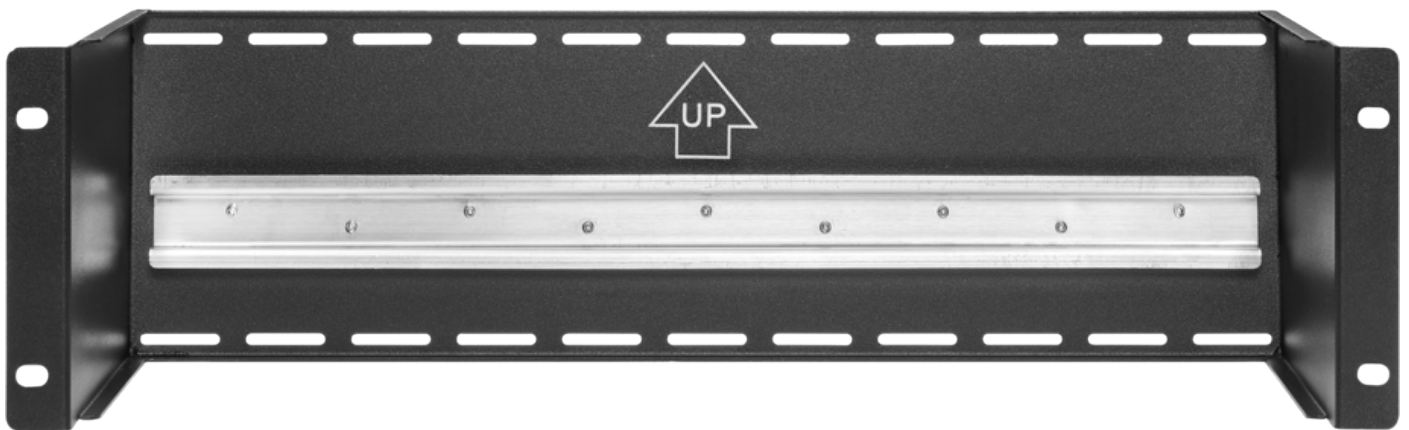

HPE Aruba Networking Mounting Options

HPE Aruba Networking DIN Rail 3RU 19 in Rack Mount Kit (JL822A)

Overview

Technical specifications

HPE Aruba Networking DIN Rail 3RU 19 in Rack Mount Kit

Product Number	JL822A
Differentiator	DIN rail 3RU 19 inch rack mount kit for select Aruba products.
Product dimensions (metric)	19.1 x 48.3 x 13.2 cm
Weight	1.3 kg