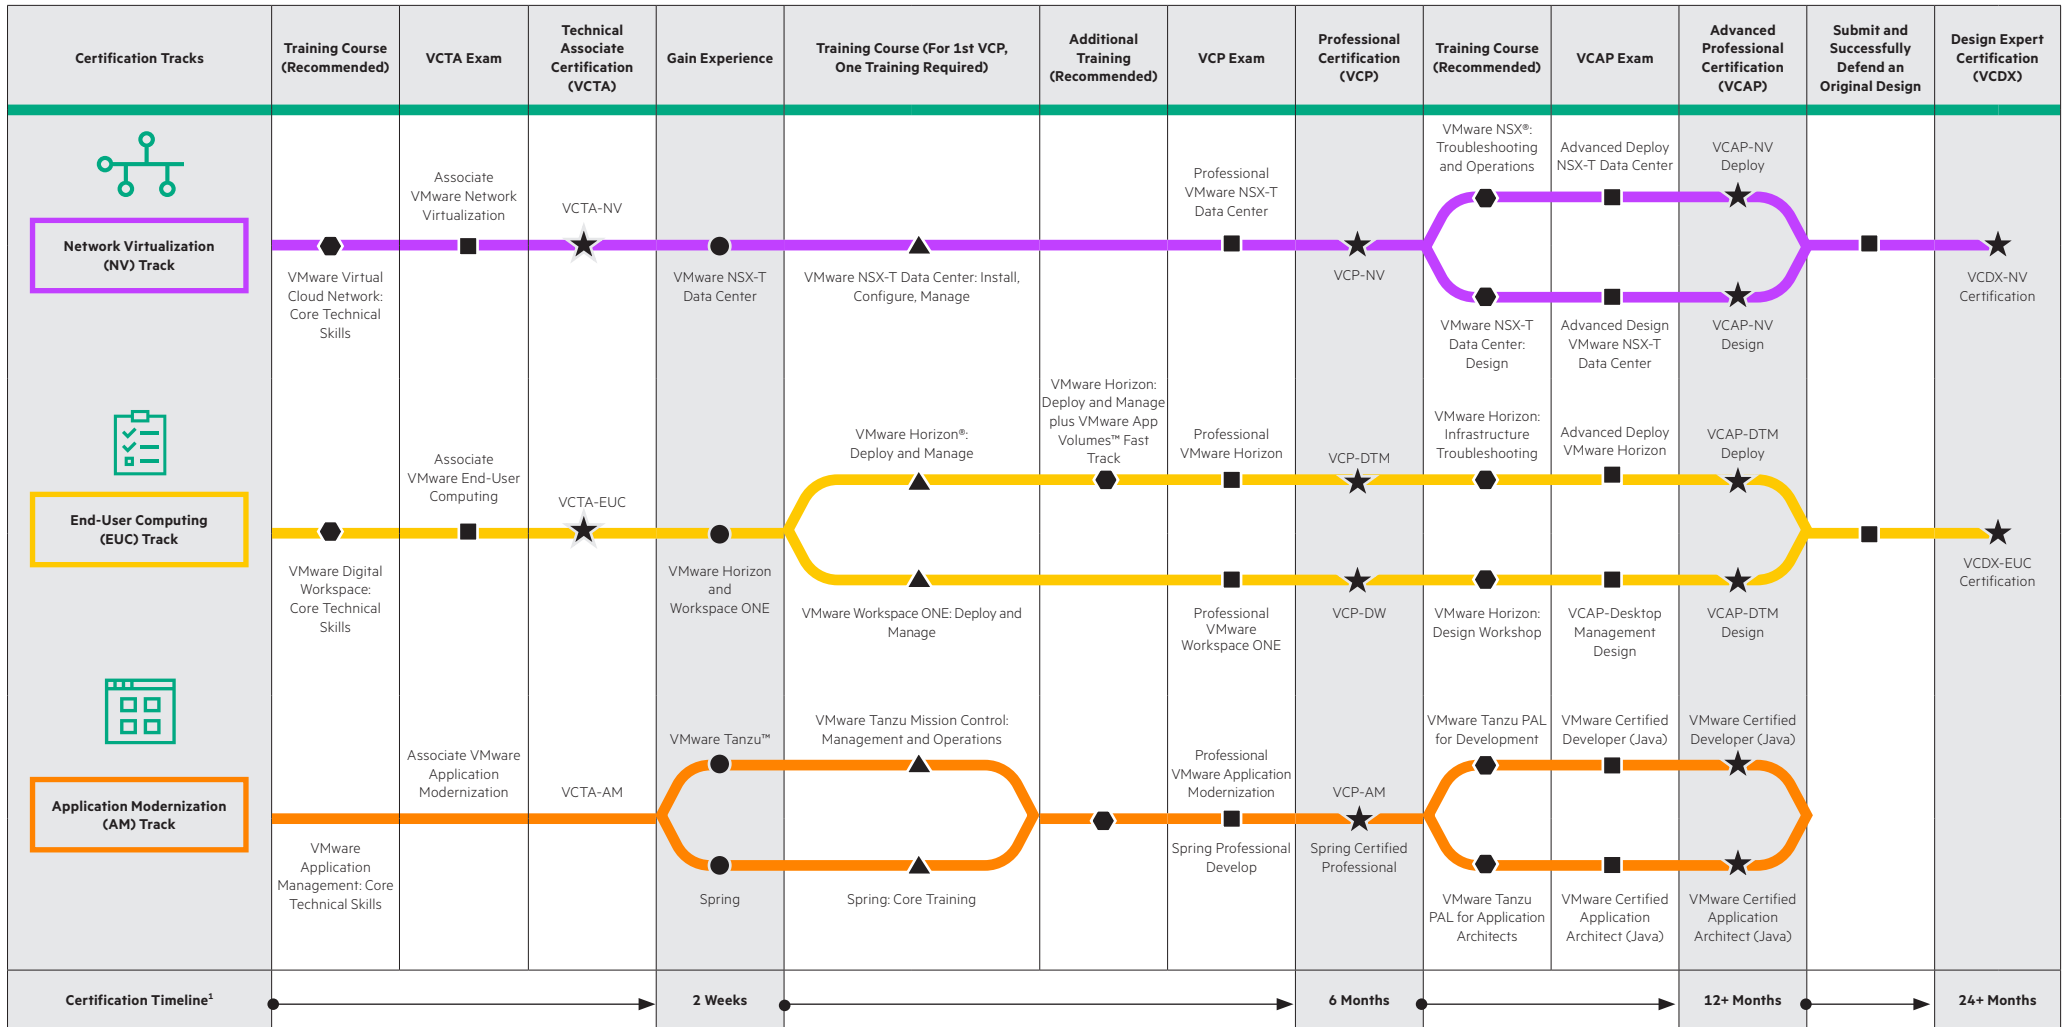

VMware certification tracks

¹ Time to completion of any certification will vary based on many factors — including, but not limited to, product experience, course completions and time/effort.

¹ Time to completion of any certification will vary based on many factors—including, but not limited to, product experience, course completions and time/effort.

● Experience Gained ▲ Required Training ● Recommended Training ★ Certification ■ Exam (Required)/Application and Defense

For complete details on certification requirements and exam objectives, please visit us online or contact your local HPE Services representative at hpe.com/ww/learncontact.