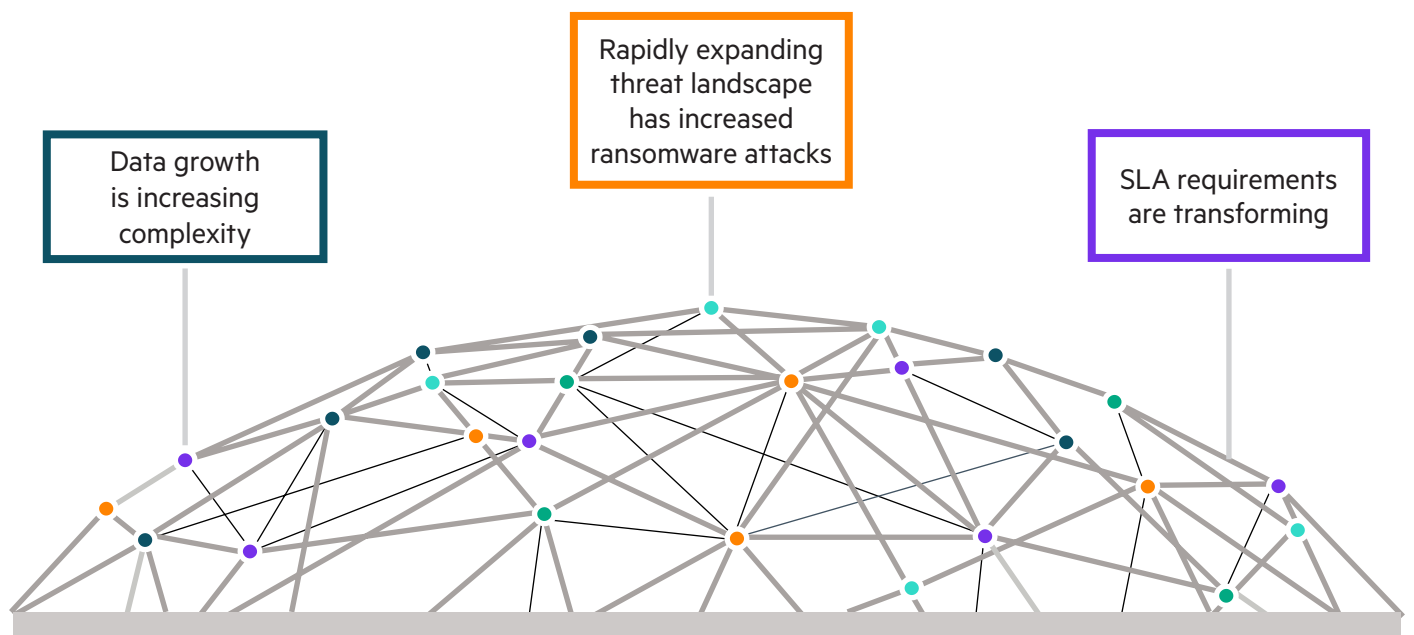

PROTECT YOUR HYBRID CLOUD ENVIRONMENTS WITH HPE STOREONCE

DATA IS YOUR MOST VALUABLE ASSET

Data drives your **digital transformation**

It needs to be **protected, secure, and recoverable**

And **instantly available** where and when needed

In an always-on connected world, downtime and data loss can prove catastrophic to your business

PROTECTING DATA IS INCREASINGLY CHALLENGING

Transforming the simplicity, power, and flexibility of hybrid cloud data protection with next-generation HPE StoreOnce Systems

Simplify operations

Deliver on SLAs

Protect your data, your way

Native cloud integration and 20x lower cloud storage costs¹

Take control of data growth with up to:

20:1 storage efficiency³

Software-defined protection more scalable, more flexible VSA