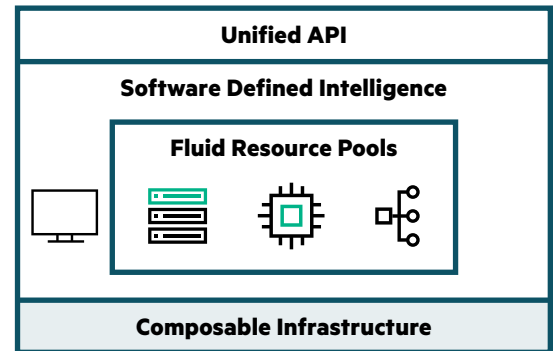

GET STARTED WITH COMPOSABLE

HPE Synergy is the first platform architected from the ground up as a **composable infrastructure**. HPE Synergy is a single infrastructure that reduces operational velocity for traditional workloads and increases operational velocity for the new breed of applications and services. Through a single user interface, HPE Synergy composes compute, storage, and fabric pools into a configuration optimized for any application.

HPE Synergy Starter Kit:

Buy the compute that you need for your next project and get Composable Infrastructure to support the compute at no cost. Based on the quantity of compute you buy, you will receive the infrastructure, software, installation services,

and training needed to deliver full composability at no additional cost for qualified customers.

Each kit is designed to run 100s of VDI knowledge worker sessions: small 600+, medium kit 1,200+ and large 2,000+ (estimated).

(Limit one per qualified customer, with no previous history of purchasing HPE Synergy)

FOR MORE INFORMATION

Want to learn more about Composability? Click [here](#).

To take advantage of this promotion, contact your HPE rep or authorized channel partner; reference Indirect Promotion number **3.B102v3 / 96091657**, or Direct Promotion number **3.B103v3 / 96876095**.

**SMALL STARTER KIT:
600+ KNOWLEDGE WORKERS**

Buy 8 bays worth of Compute @ 50% off ILP

Receive a Small Composable kit at $0. Total effective discount up to 58%

1 Frame, Install Services, Composer, Interconnects, and Training

Small Kit List: US$54,620

**MEDIUM STARTER KIT:
1200+ KNOWLEDGE WORKERS**

Buy 16 bays worth of Compute @ 50% off ILP

Receive a Medium Composable kit at $0. Total effective discount up to 58%

2 Frame, Install Services, Composer, Interconnects, and Training

Medium Kit List: US$88,948

**LARGE STARTER KIT:
2000+ KNOWLEDGE WORKERS**

Buy 26 bays worth of Compute @ 50% off ILP

Receive a Small Composable kit at $0. Total effective discount up to 58%

3 Frame, Install Services, Composer, Interconnects, and Training

Large Kit List: US$123,076