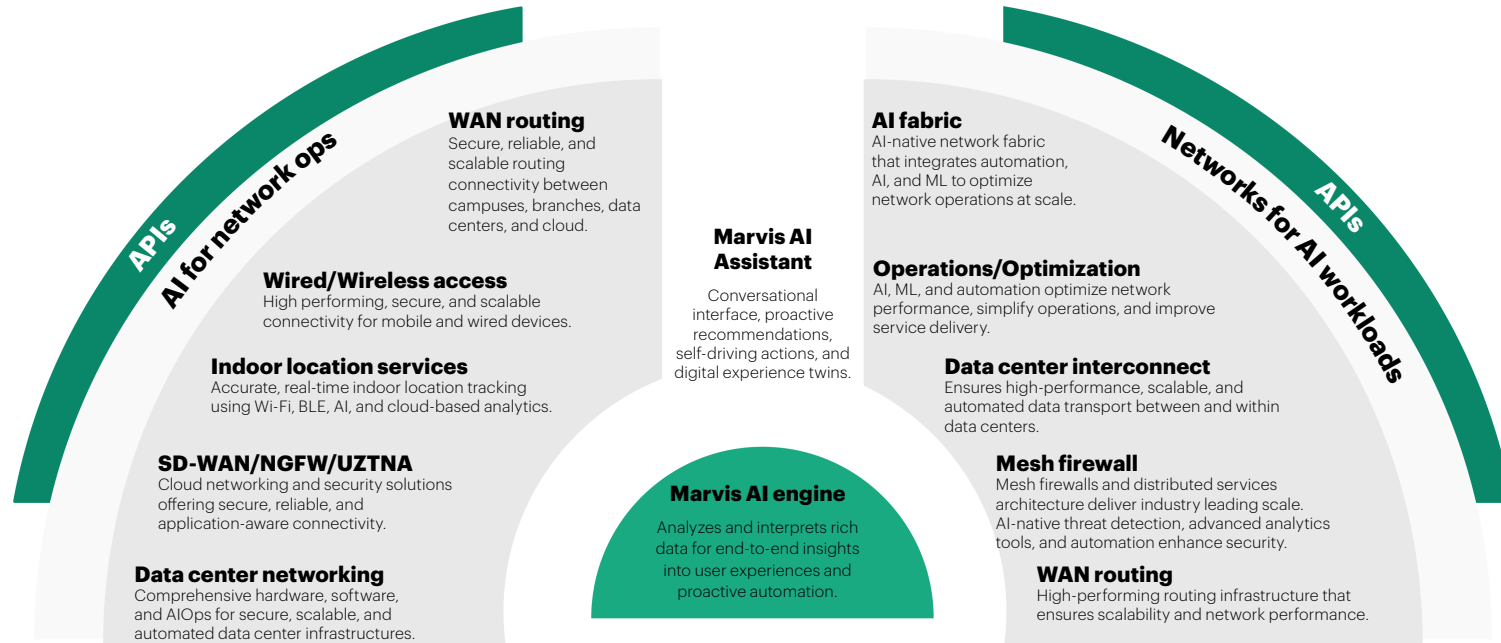

HPE Mist Platform Quick Guide

The AI-native networking platform purpose built to simplify operations and deliver exceptional experiences.

Up to
90%
reduction in
network-related
trouble tickets

Up to
9x
faster to deploy
and self-configure
the network

Up to
80%
reduction in
time spent
managing the
network

Up to
10x
More AI
Data center
network reliability

Up to
85%
faster to provision
network services

Up to
320%
ROI and payback
in less than six
months

Boost productivity
Simplify network complexity

HPE Mist platform

Proactively respond to threats
Deliver reliable performance at scale

Right data

Purpose-built hardware with rich end-to-end telemetry

Right infrastructure

Proven microservices cloud and optimized silicon strategy

Right results

Advanced AI models delivering accurate responses

Right security

Comprehensive security, visibility, and control

Microservice cloud