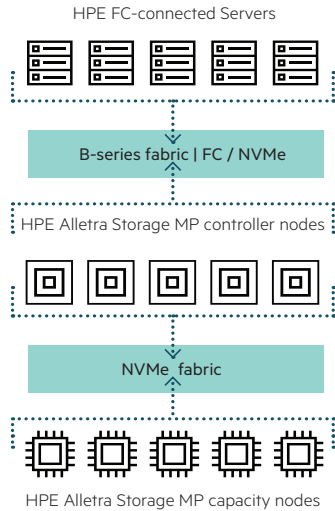

Hewlett Packard Enterprise

HPE Alletra Storage MP B10000 and B-series SAN

Better together: Your autonomous and available solution for block storage

The latest SAN technology

- 50% lower latency than Gen6¹
- Autonomous SAN with NVMe analytics

100% data availability²

- Disaggregated, scale-out architecture
- Redundancy across the network and storage

Solution

HPE Alletra Storage MP B10000

All-NVMe array
2 to 4 nodes switched

HPE B-series FC SAN

Switches and directors
16 Gb to 64 Gb connections