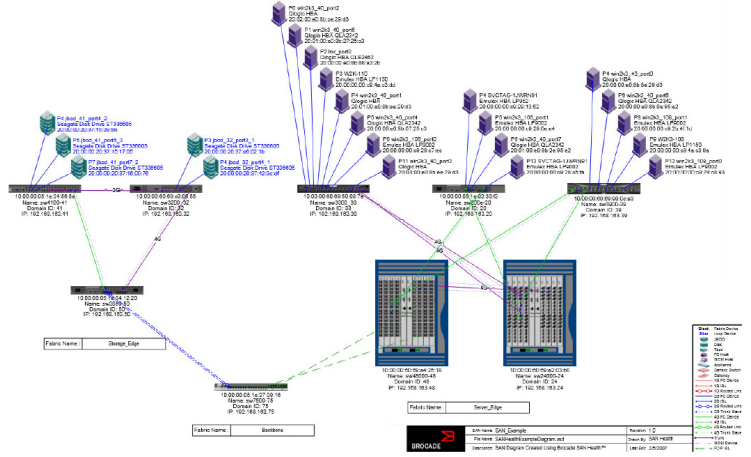

SAN Health

SAN Health gives you a powerful tool that helps optimize your SAN rather than manually tracking its components.

A variety of useful features make it easy to collect data, identify potential issues, and monitor results over time, increasing your productivity by enhancing your SAN operations.

Next steps for knowledge: As easy as 1-2-3

1

Run assessments

- [SAN Health](#)
- [HPE CloudPhysics](#)
- [Customer asset program CAP](#)

2

Share the results with HPE and Broadcom account teams

3

Schedule meetings with experts to review findings and take actions

Getting the most from HPE Alletra Storage B10000 with B-series

Keep up with the latest innovations—start planning your autonomous SAN now. HPE Storage Fibre Channel B-series 64 Gb SAN system comes with:

Traffic optimization

Advanced telemetry

Actionable intelligence

Transition to the HPE Alletra Storage MP platform and start enjoying the benefits today.

Learn more at

[HPE Alletra Storage MP B10000 | HPE](#)

Visit [HPE.com](#)

[Chat now (sales)](#)