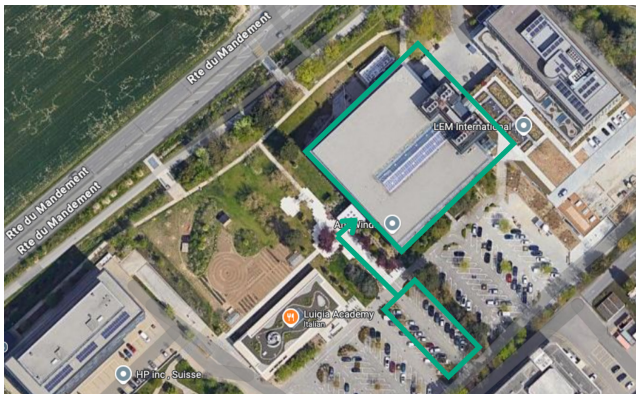

Address

Airport information:

- Geneva (Switzerland) Airport
gva.ch/en/
- Geneva Airport (GVA) is located
5 km from the Customer
Innovation Center

Taxi information:

- Geneva Taxis: info@taxis.ch
+41 22 320 22 02
- Taxi Phone: +41 22 331 41 33
- For bigger groups please make
Geneva CIC contact aware