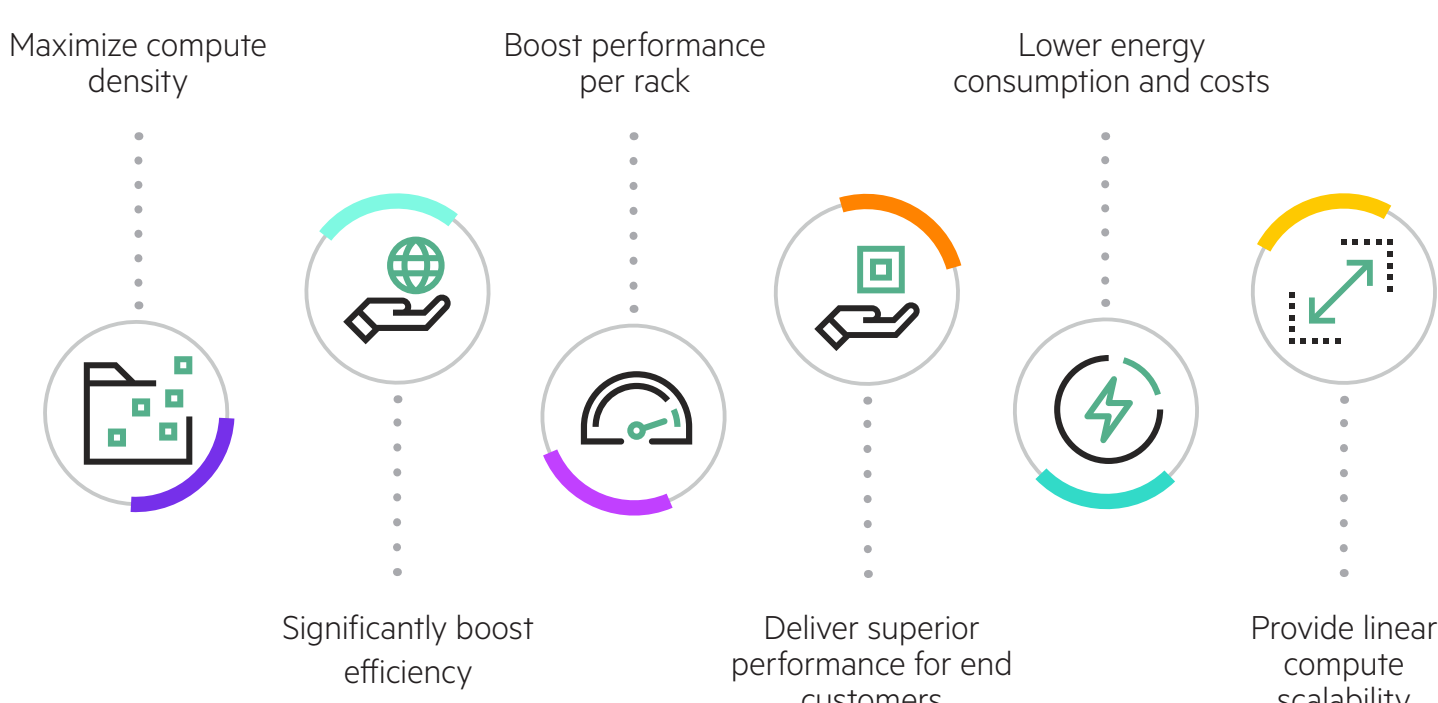

Looking for greater efficiency?

The worldwide climate crisis and the escalating cost of energy are driving cloud service providers and digital-first enterprises toward more energy-efficient infrastructure solutions to run transformative technologies:

Moving to cloud-native infrastructure can help:

HPE ProLiant RL300 Gen11 Server is purpose-built to deliver greater power efficiency for cloud-native workloads.

Offering built-in HPE ProLiant quality, security, and support for service providers and digital-first enterprises, the game-changing HPE ProLiant RL300 Gen11 Server increases revenue and improves operations while satisfying end-customer demands for cloud-native services.