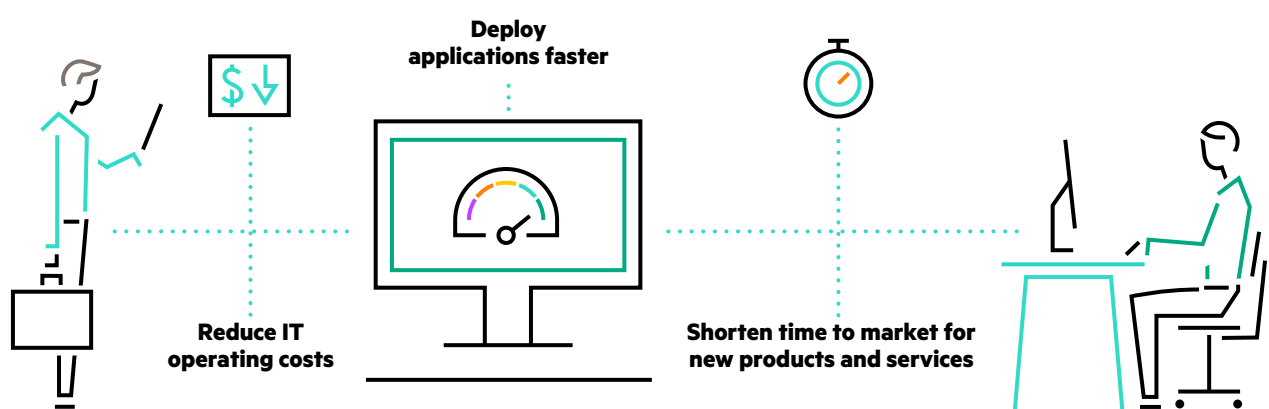

DIGITAL TRANSFORMATION REQUIRES MORE THAN JUST THE PUBLIC CLOUD

Prepare your data-centric workloads and workflows for the digital-first economy with hybrid DXC solutions powered by HPE.

Cloud computing promises speed, agility, and cost savings—but **realizing the full value requires solving difficult challenges such as data gravity, security, compliance, cost management, and organizational change.** DXC's managed hybrid and multicloud services, enabled by the HPE GreenLake platform, can help you overcome these challenges.

WHY HYBRID AND MULTICLOUD?

Enterprises are getting overwhelmed juggling diverse IT assets across ecosystems of providers and multiple locations. Managed service providers are needed to help them meet their critical business and IT objectives. DXC and HPE have proven Hybrid Cloud, private cloud, and multicloud solutions that accelerate digital transformation so you can: