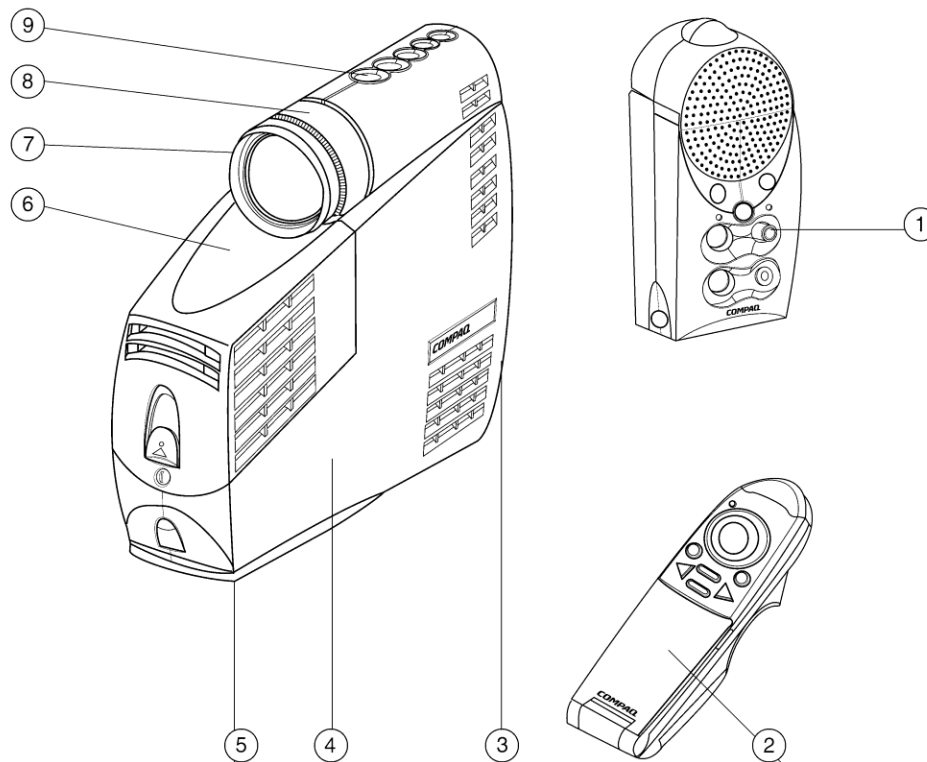

#### *Option Part Numbers*

215464-001 – Lamp

1. Multimedia Adapter with integrated 8 Watt Premier Sound speaker
2. Full featured remote control with remote mouse and laser pointer
3. Power cord connector
4. Rugged magnesium casing

5. Stability Foot
6. Easily removable lamp module
7. Focus Adjustment
8. Integrated zoom lens
9. Standby and Onscreen display (OSD) menu buttons